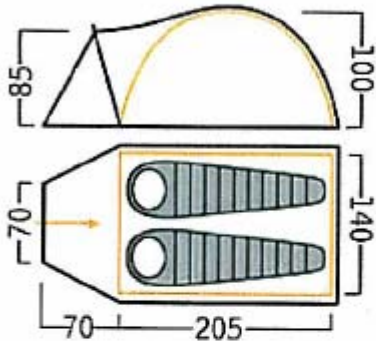

ALPHA

Alpha 200

Rating: Adventure Tents

Capacity: 2

Pitching style: Inner First

Total Weight (kg): 3.1

Packed Size (cm): 58x13

SRP.

Colours: Red/Black, Marine/Lead, Pink Print, Blue Print,