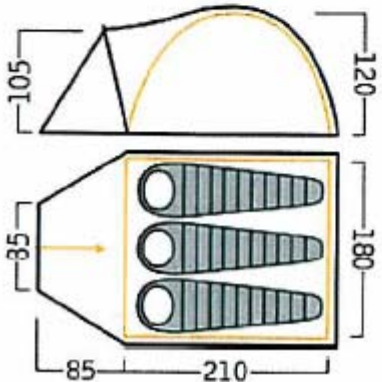

Pitching style: Inner First

Total Weight (kg): 4.5

Packed Size (cm): 58x15

SRP.

Colours: Red/Black, Marine/Lead,

[click here for details of where to buy now](#)

PRODUCT DETAILS

[CLICK TO VIEW PITCHING INSTRUCTIONS](#)